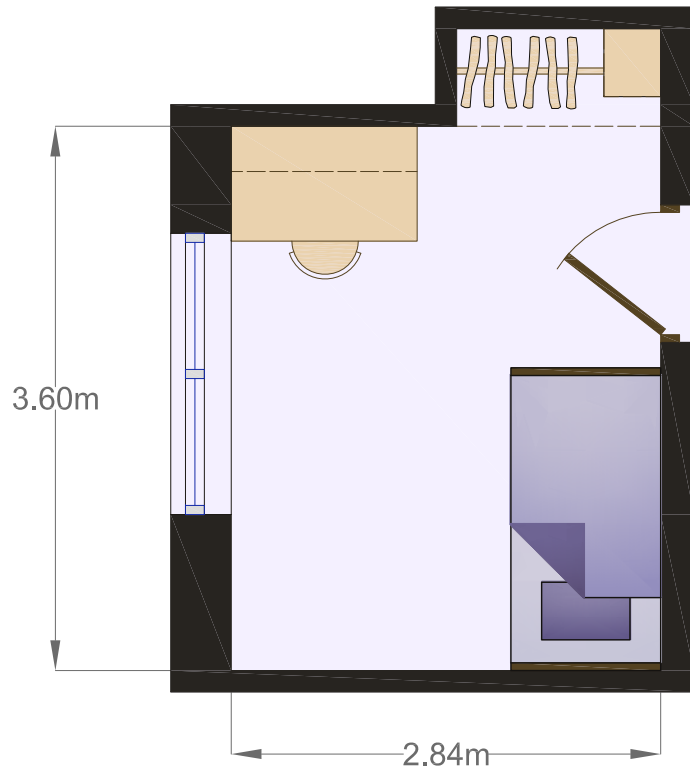

BISHOP'S UNIVERSITY
MACKINNON

Bedroom (Single and Double)

Single Bedroom
(11,10 mc)

Double Bedroom
(17,81 mc)