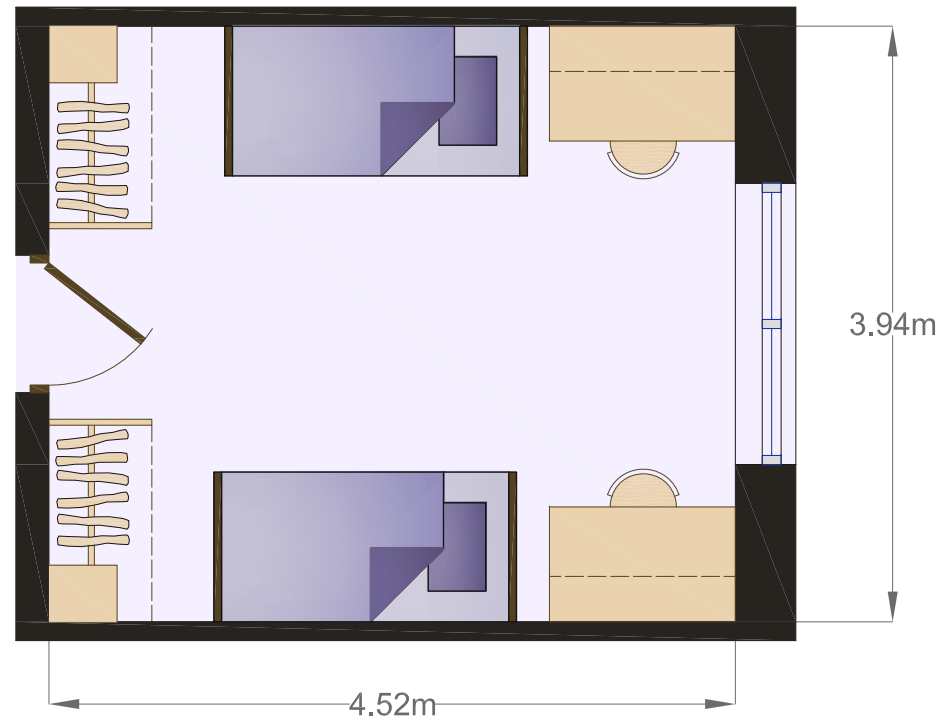

BISHOP'S UNIVERSITY
MACKINNON

Bedroom (Single and Double)

Single Bedroom
(11,10 mc)

Double Bedroom
(17,81 mc)