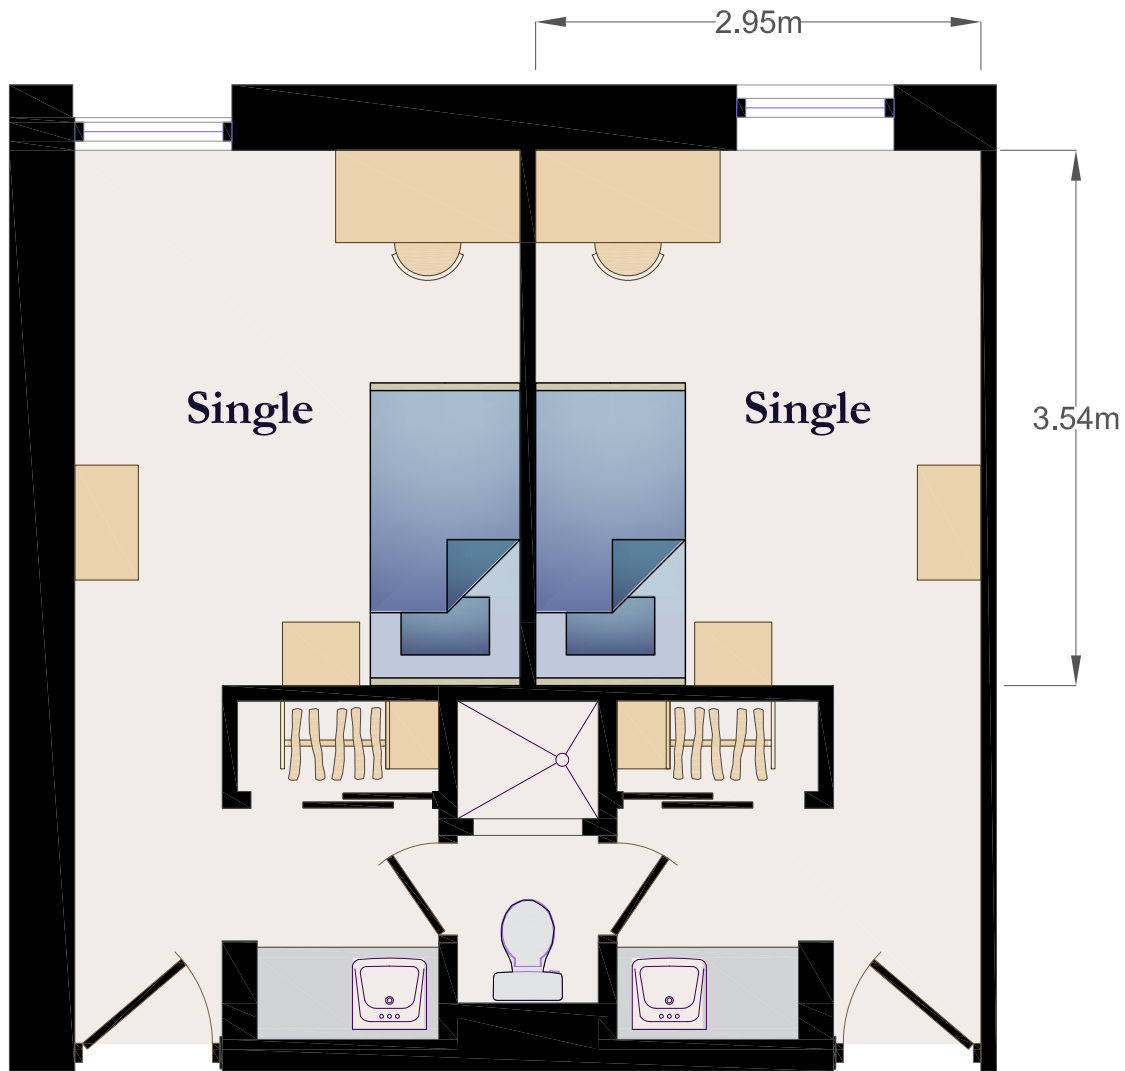

BISHOP'S UNIVERSITY
ABBOTT, KUEHNER, MUNSTER
Bedroom (Single "Bog" Style)

Area :

Bedroom : 15,27 mc

Toilet and shower : 1,86 mc