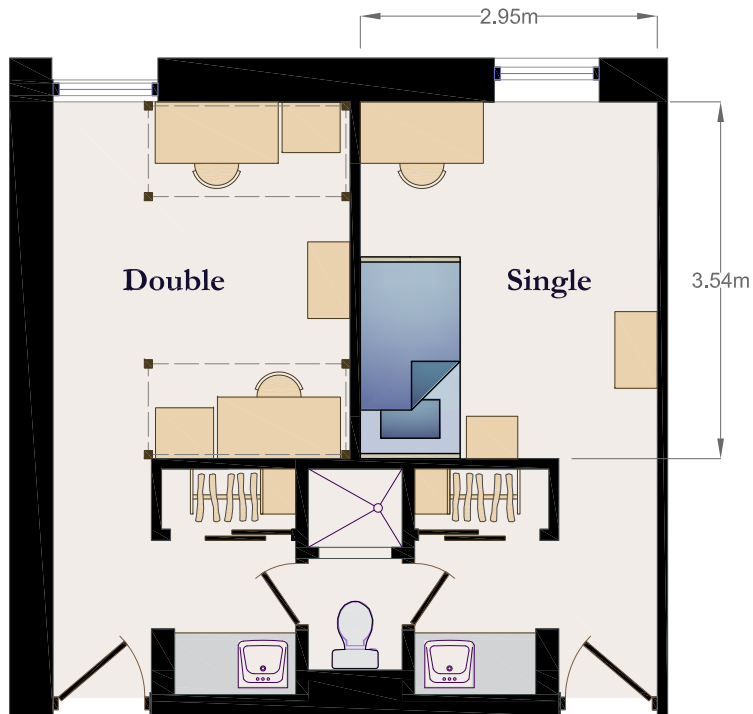

BISHOP'S UNIVERSITY
ABBOTT, KUEHNER

Bedroom (Double - Lofted "Bog" Style)

Floor View

Top View

(* Elevated bed "Loft style")

Area :

Bedroom : 15,27 mc

Toilet and shower : 1,86 mc