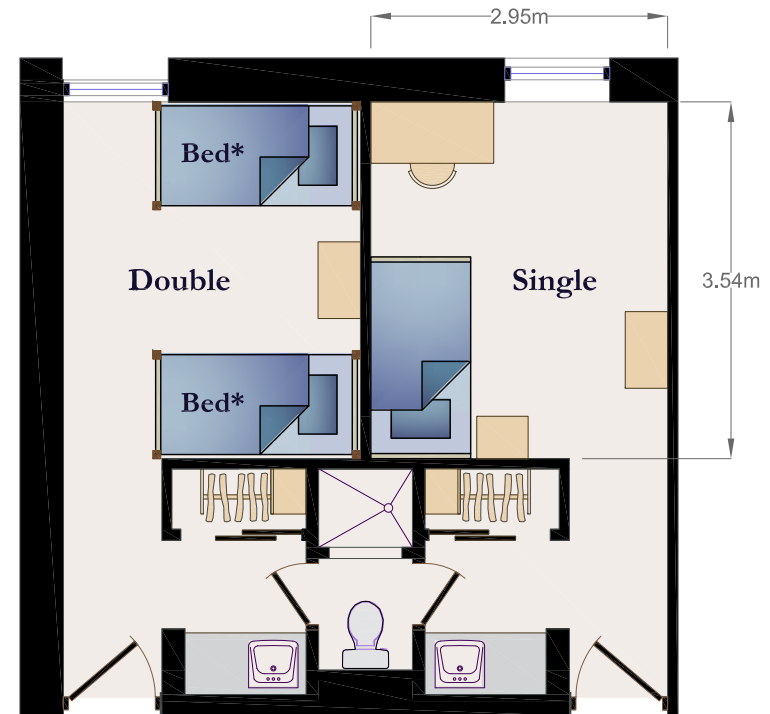

BISHOP'S UNIVERSITY
ABBOTT, KUEHNER

Bedroom (Double - Lofted "Bog" Style)

Floor View

Top View

(* Elevated bed "Loft style")

Area :

Bedroom : 15,27 mc

Toilet and shower : 1,86 mc